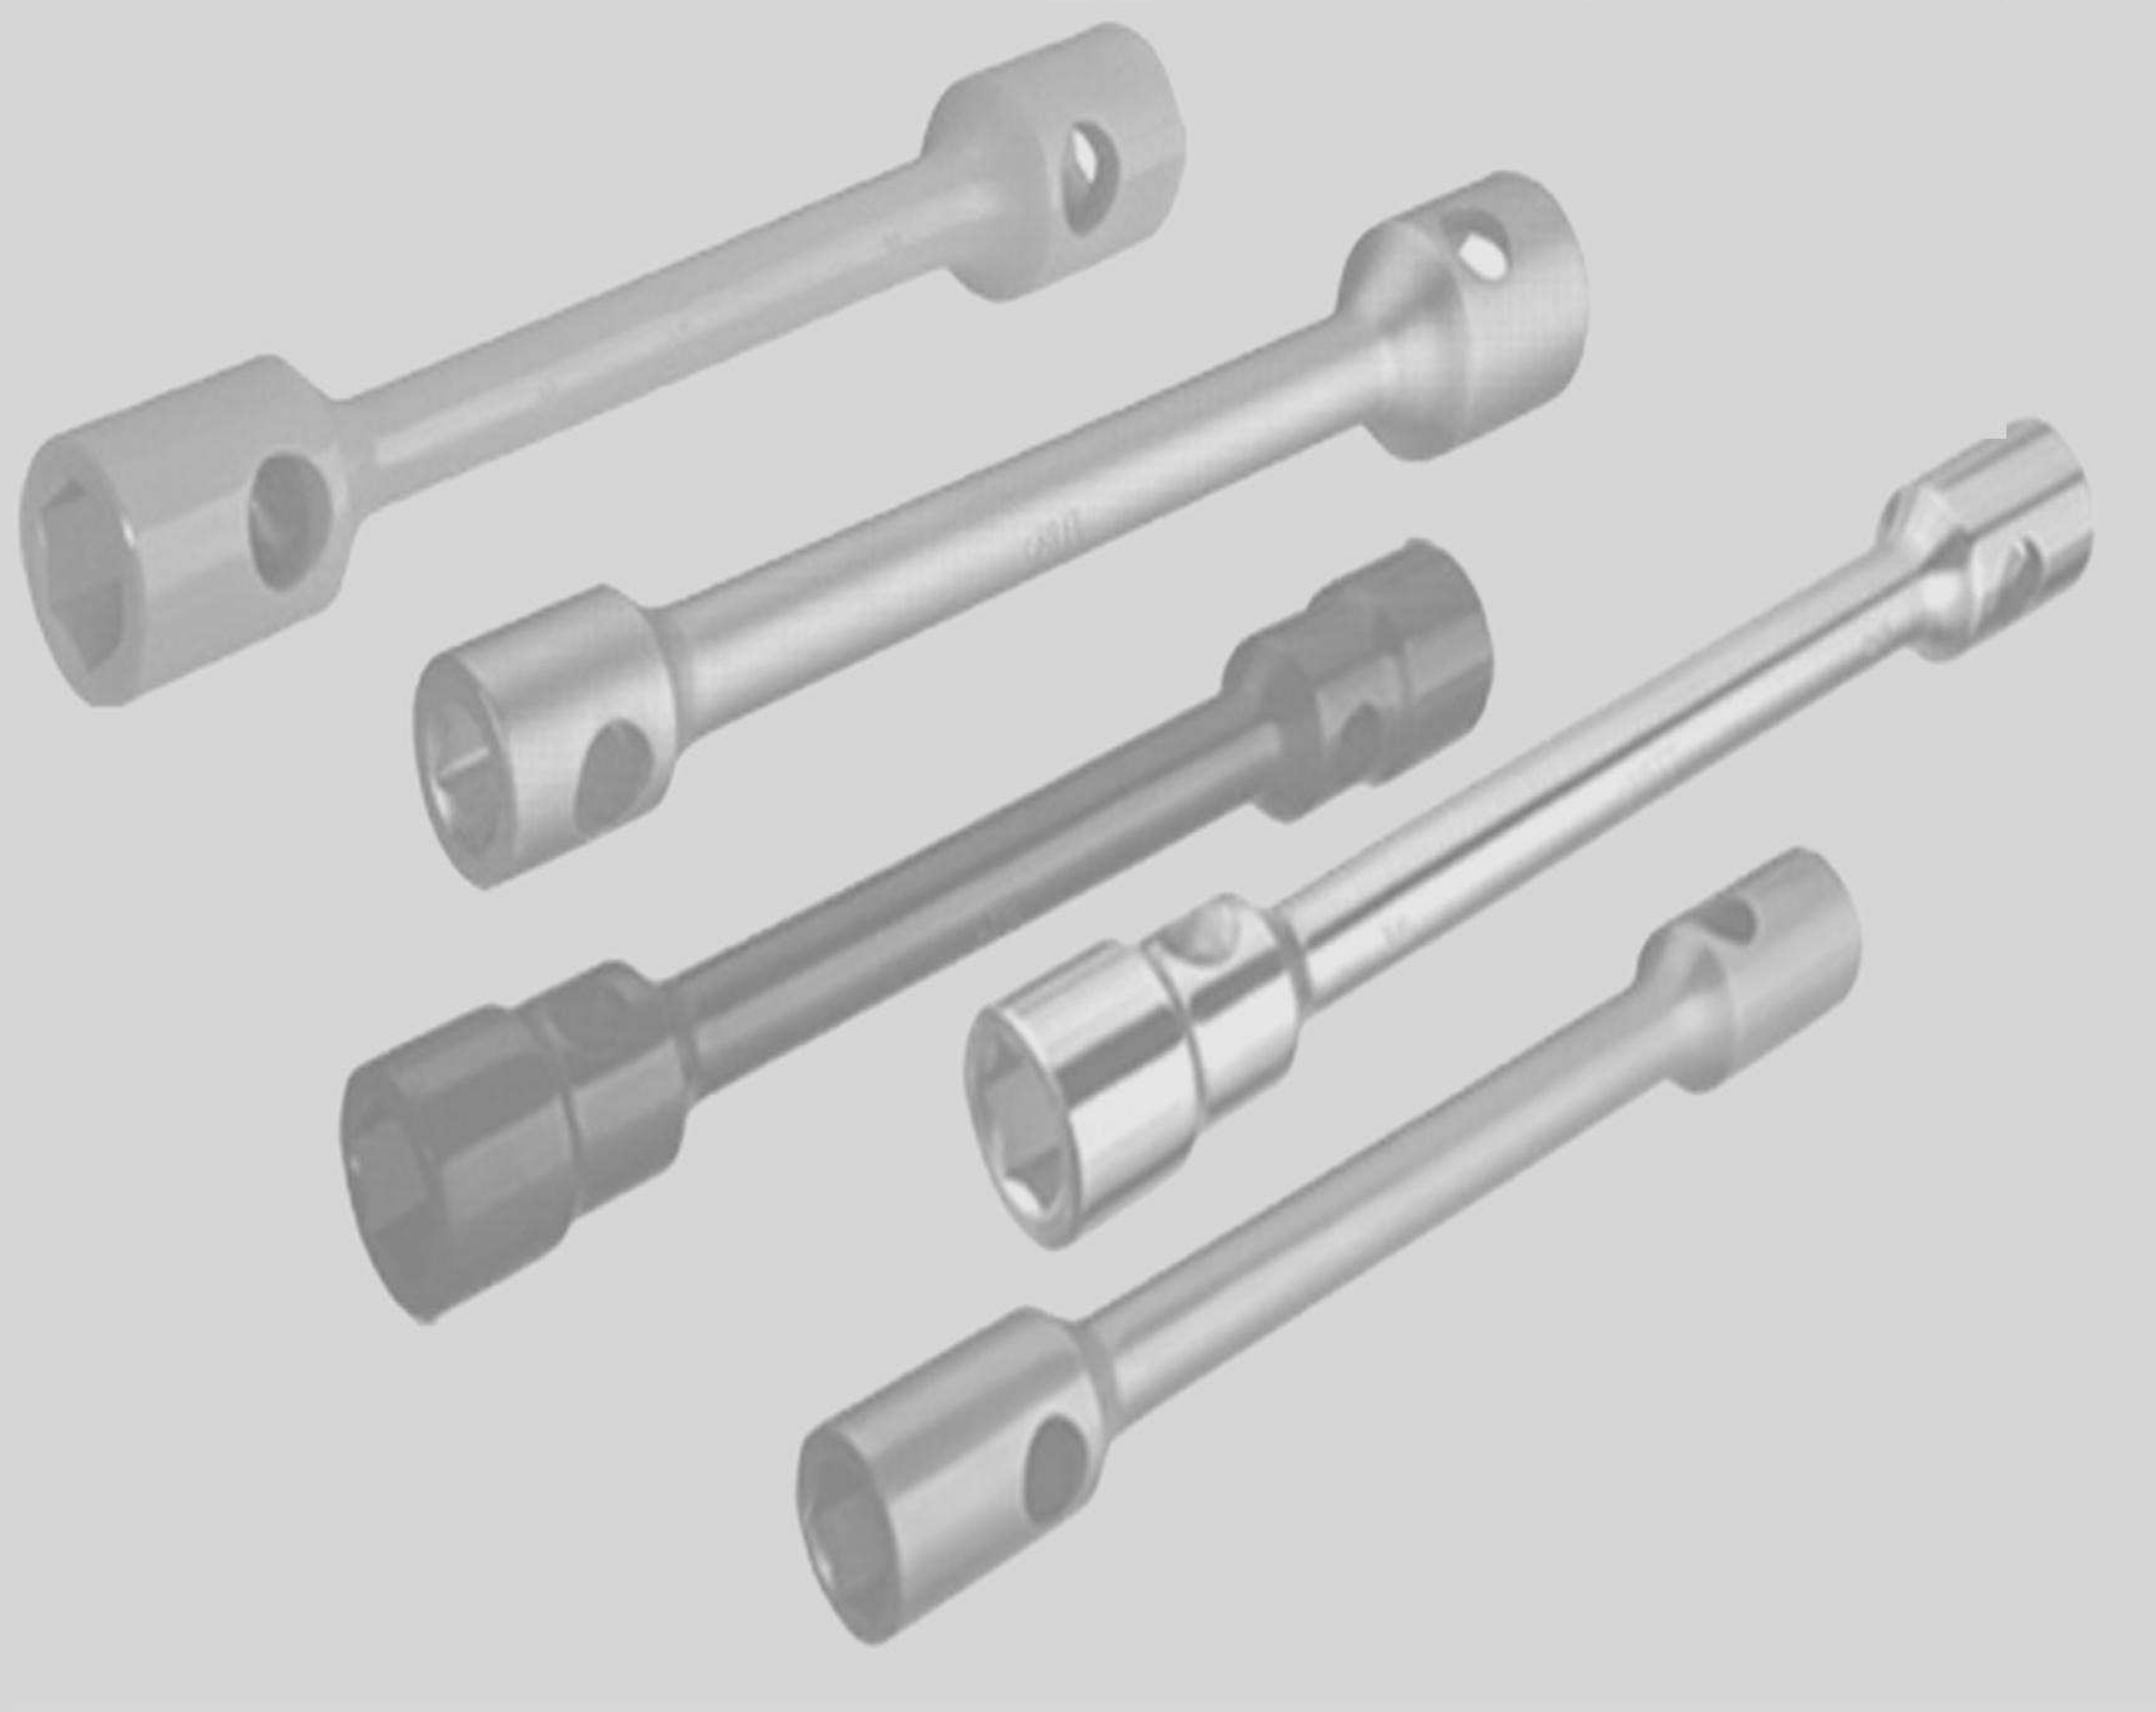

WHEEL SPANNERS

QUALITÄT GERMANY

WHEEL SPANNERS

QUALITÄT GERMANY

TSA

TSA REF.

DESCRIPTION

WS 21 X 41

Wheel Spanner
21 X 41

WS 27 X 00

Wheel Spanner
27 X 00

WS 27 X 30

Wheel Spanner
27 X 30

WS 27 X 32

Wheel Spanner
27 X 32

WS 27 X 33

Wheel Spanner
27 X 33

WS 30 X 32

Wheel Spanner
30 X 32

WS 30 X 33

Wheel Spanner
30 X 33

WS 32 X 33

Wheel Spanner
32 X 33

800 006

Tyre lever

800 007

Tyre lever